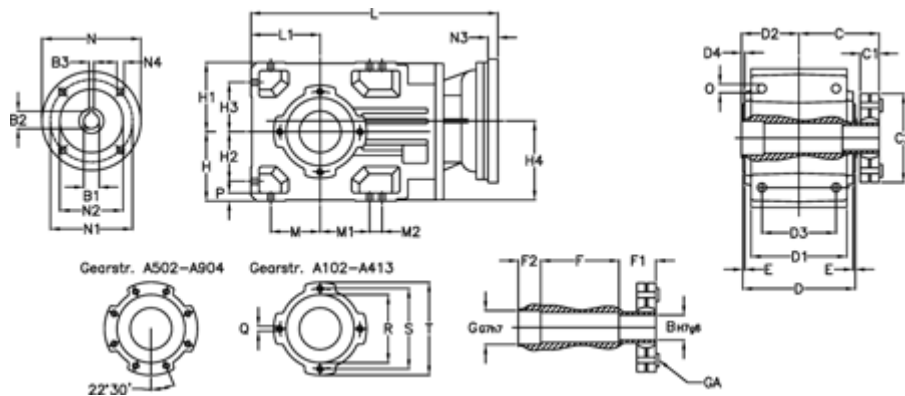

Data Sheet

Article number: 29600106595225
 Description: Bevel helical gearbox
 A102US-65,9-P71B5

Measures

B = 30	D1 = 95	F2 = 36	L = 282.5	N3 = -
B1 = 14	D2 = 60	G = 32	L1 = 70	N4 = M8x16
B2 = 16.3	D3 = 75	GA = 14,5 NM	M = 50.0	O = 9.5
B3 = 5	d4 = 4.5	H = 70	M1 = 50.0	P = 9
C = 89.5	Description = A102US-xx-P71 B5	H1 = 70	M2 = -	Q = M8x12
C1 = 23	E = 3.0	H2 = 50.0	N = 160	R = 80
C2 = 72.0	F = 77.5	H3 = 50.0	N1 = 130	S = 100
D = 117	F1 = 36.0	H4 = 83.0	N2 = 110	T = 120